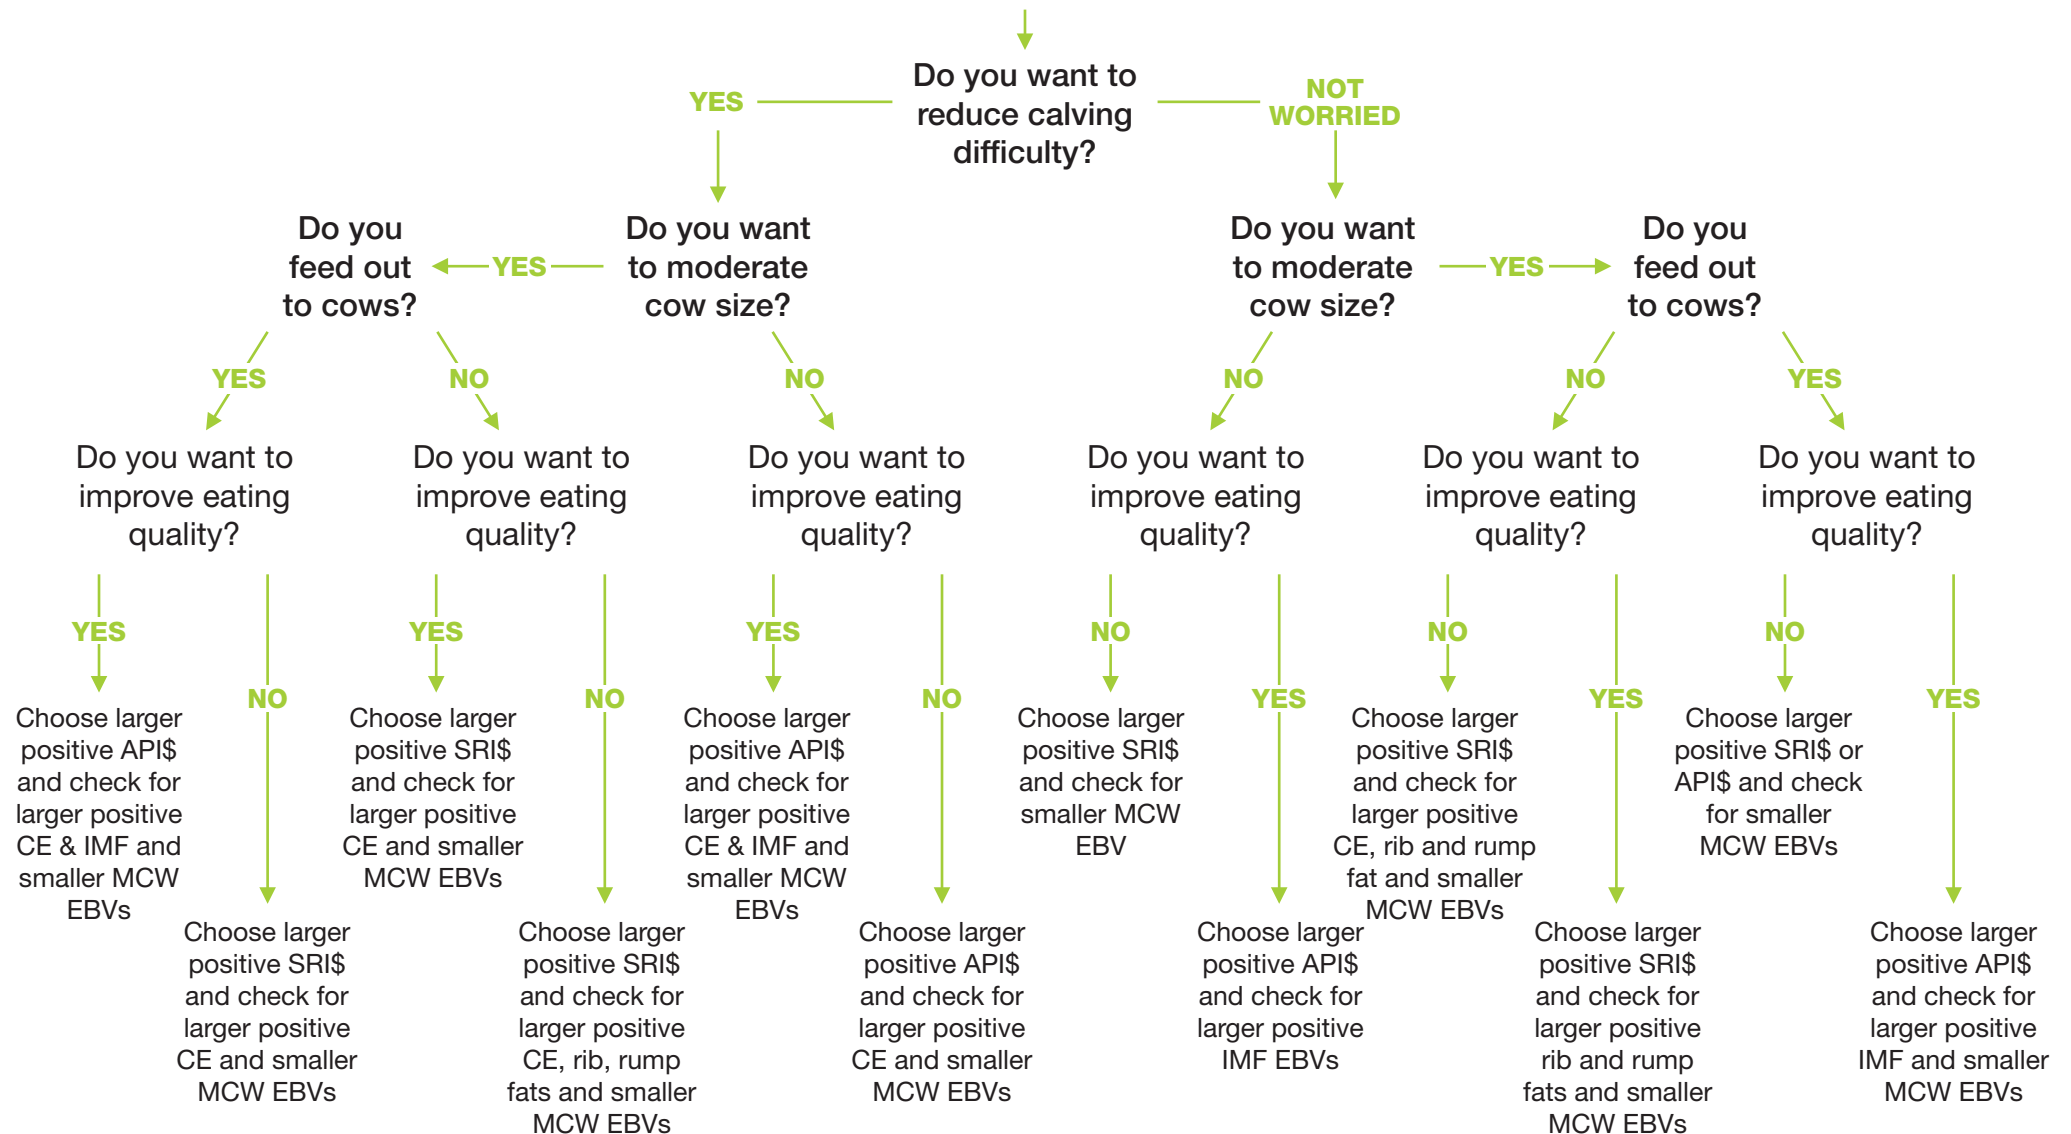

# PURPOSE OF BULL PURCHASE

## USED FOR MATING MIXED AGE COWS

KEY:	CE	CW	SRI	HDT
	Calving Ease	Carcase Weight	Self-Replacing Index	Heifer Dairy Terminal
	IMF	MCW	API	DTC
	Intramuscular Fat	Mature Cow Weight	AngusPure Index	Days To Calving

## USED FOR MATING DAIRY COWS/HEIFERS

KEY:	
<b>CE</b>	Calving Ease
<b>IMF</b>	Intramuscular Fat
<b>CW</b>	Carcase Weight
<b>MCW</b>	Mature Cow Weight
<b>SRI</b>	Self-Replacing Index
<b>API</b>	AngusPure Index
<b>HDT</b>	Heifer Dairy Terminal
<b>DTC</b>	Days To Calving