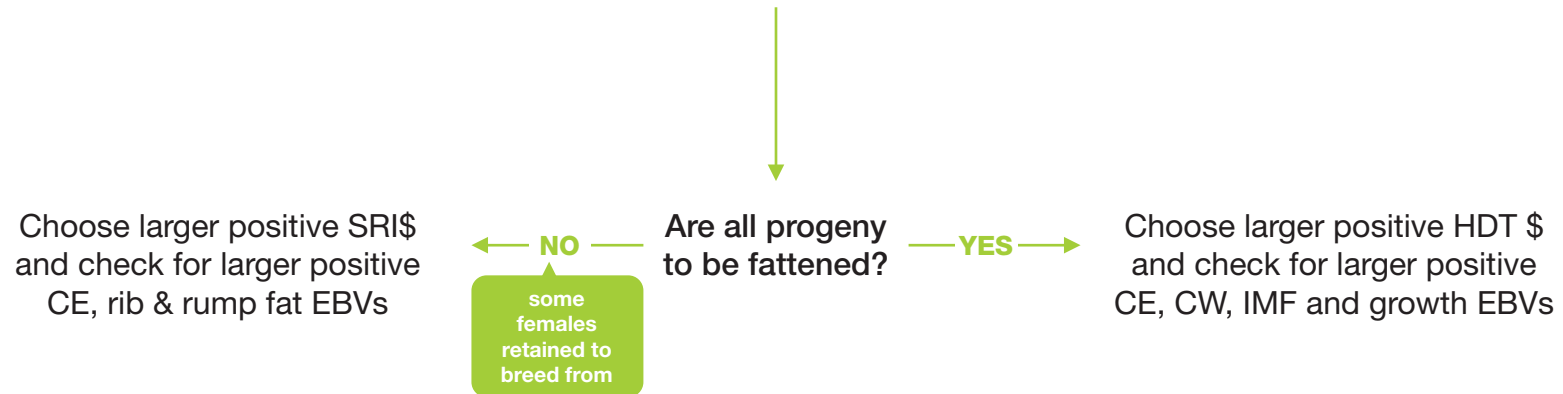

PURPOSE OF BULL PURCHASE

USED FOR MATING DAIRY COWS/HEIFERS

KEY:	
CE	Calving Ease
IMF	Intramuscular Fat
CW	Carcase Weight
MCW	Mature Cow Weight
SRI	Self-Replacing Index
API	AngusPure Index
HDT	Heifer Dairy Terminal
DTC	Days To Calving