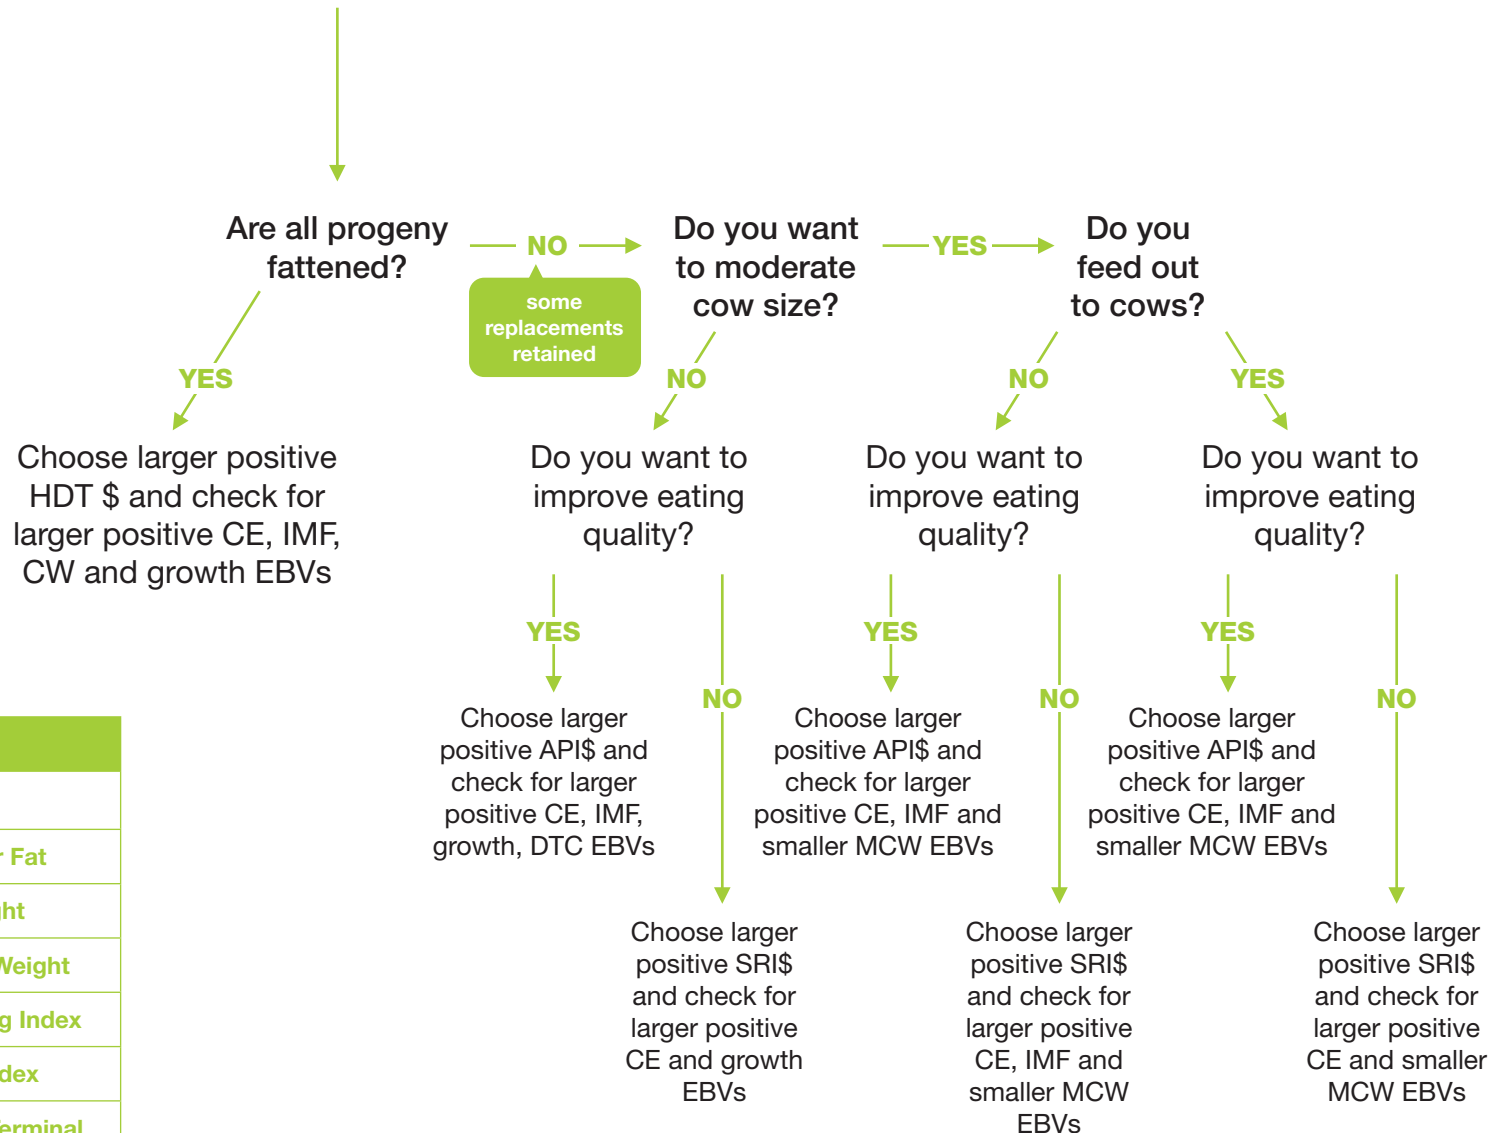

PURPOSE OF BULL PURCHASE

USED FOR HEIFER MATING

KEY:	
CE	Calving Ease
IMF	Intramuscular Fat
CW	Carcase Weight
MCW	Mature Cow Weight
SRI	Self-Replacing Index
API	AngusPure Index
HDT	Heifer Dairy Terminal
DTC	Days To Calving